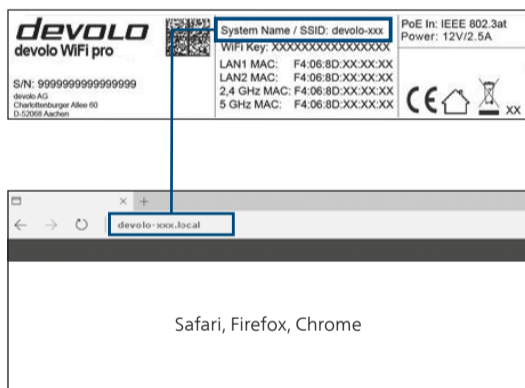

Configuration:

Different features between delos and devolo connectivity center:

<http://help.devolo-cc.com>

delos

devolo connectivity center

Apple iOS & Linux: