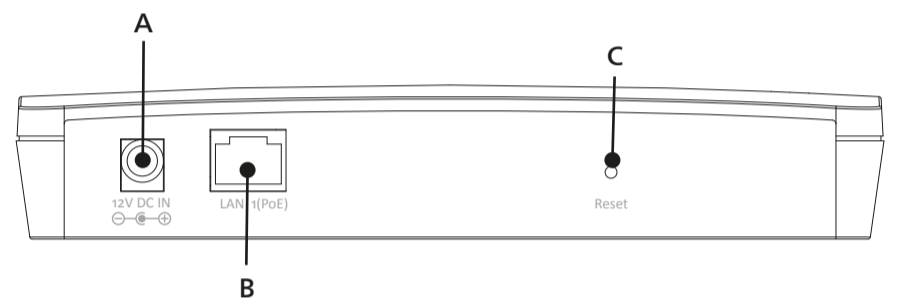

devolo AG
 Charlottenburger Allee 67
 52068 Aachen
 Germany

Engineered in Germany
www.devolo.com

WiFi pro 1750i WiFi pro 1200i

devolo
 BUSINESS SOLUTIONS

#45010

Package contents:

Hardware:

- A: 12V DC IN
- B: LAN 1 (PoE)
- C: Reset