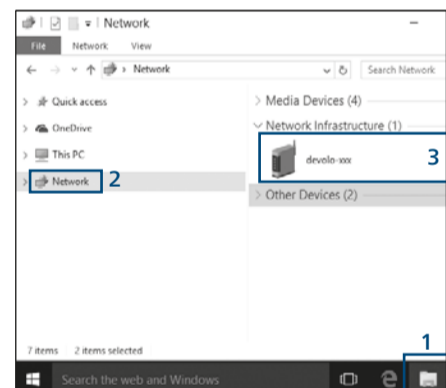

Mounting:

Configuration:

Different features between delos and devolo connectivity center:

<http://help.devolo-cc.com>

delos

devolo connectivity center

Apple iOS & Linux:

Windows:

www.devolo-cc.com