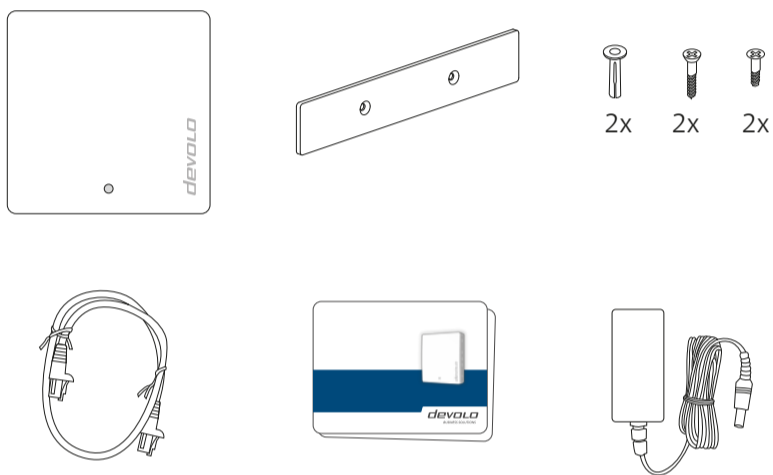

devolo AG
 Charlottenburger Allee 67
 52068 Aachen
 Germany

Engineered in Germany
www.devolo.com

WiFi pro 1750i WiFi pro 1200i

devolo
 BUSINESS SOLUTIONS

#45010

Package contents:

Hardware:

- A: 12V DC IN
- B: LAN 1 (PoE)
- C: Reset

[www.devolo.com/
 WiFipro1200i/other](http://www.devolo.com/WiFipro1200i/other)

Power Supply:

PoE:

Mounting:

Configuration:

Different features between delos and devolo connectivity center:

<http://help.devolo-cc.com>