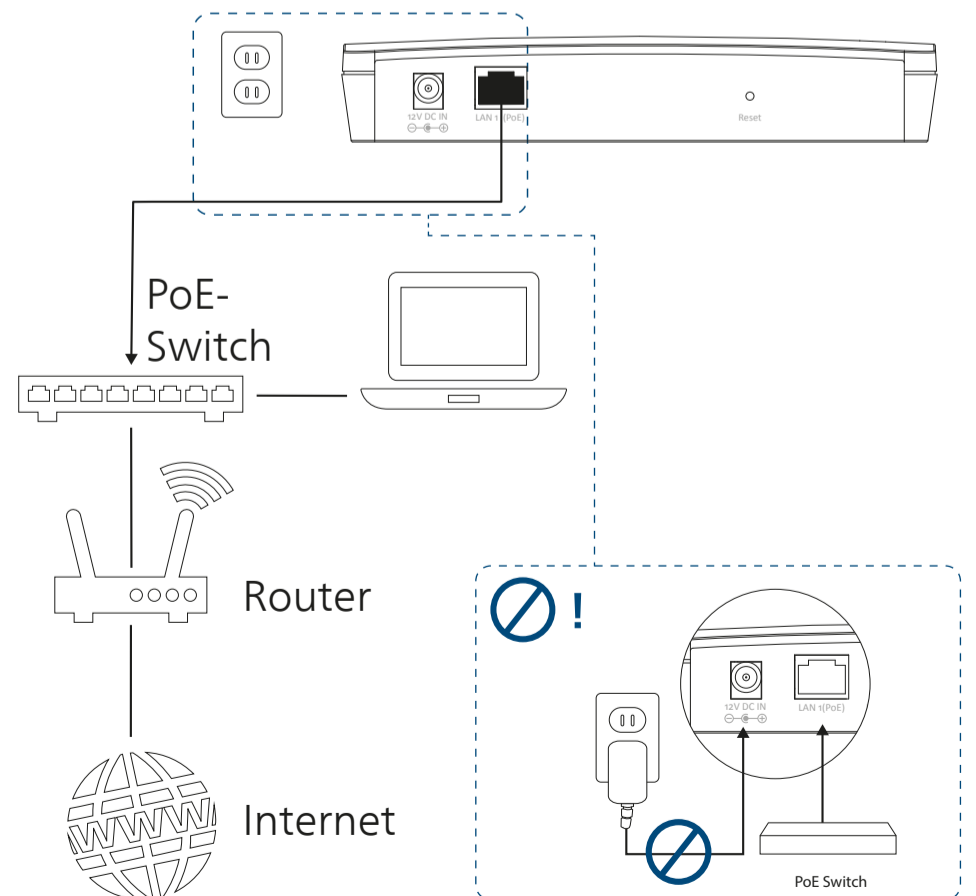

User-Guide:

[www.devolo.com/
 WiFipro1750i/user-guide](http://www.devolo.com/WiFipro1750i/user-guide)

[www.devolo.com/
 WiFipro1200i/user-guide](http://www.devolo.com/WiFipro1200i/user-guide)

Other:

[www.devolo.com/
 WiFipro1750i/other](http://www.devolo.com/WiFipro1750i/other)

[www.devolo.com/
 WiFipro1200i/other](http://www.devolo.com/WiFipro1200i/other)

Power Supply:

PoE:

Mounting:

Configuration:

Different features between delos and devolo connectivity center:

<http://help.devolo-cc.com>