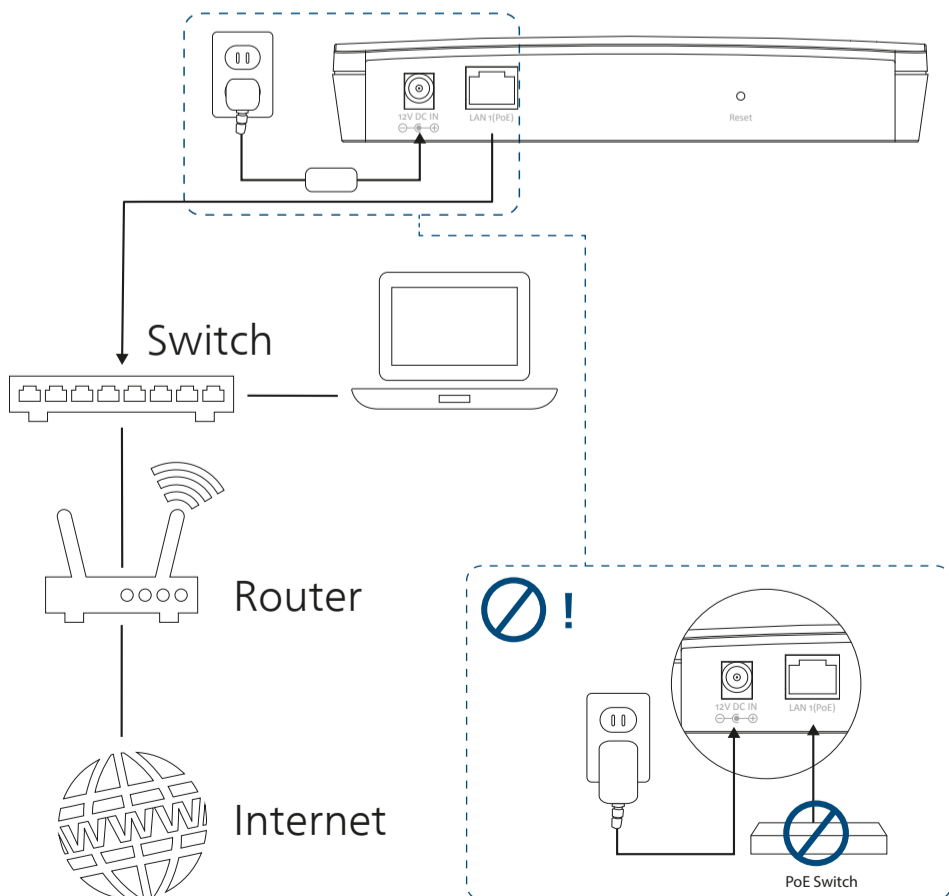

User-Guide:

[www.devolo.com/
 WiFipro1750i/user-guide](http://www.devolo.com/WiFipro1750i/user-guide)

[www.devolo.com/
 WiFipro1200i/user-guide](http://www.devolo.com/WiFipro1200i/user-guide)

Other:

[www.devolo.com/
 WiFipro1750i/other](http://www.devolo.com/WiFipro1750i/other)

[www.devolo.com/
 WiFipro1200i/other](http://www.devolo.com/WiFipro1200i/other)

Power Supply:

PoE:

Mounting:

Configuration:

Different features between delos and devolo connectivity center:

<http://help.devolo-cc.com>